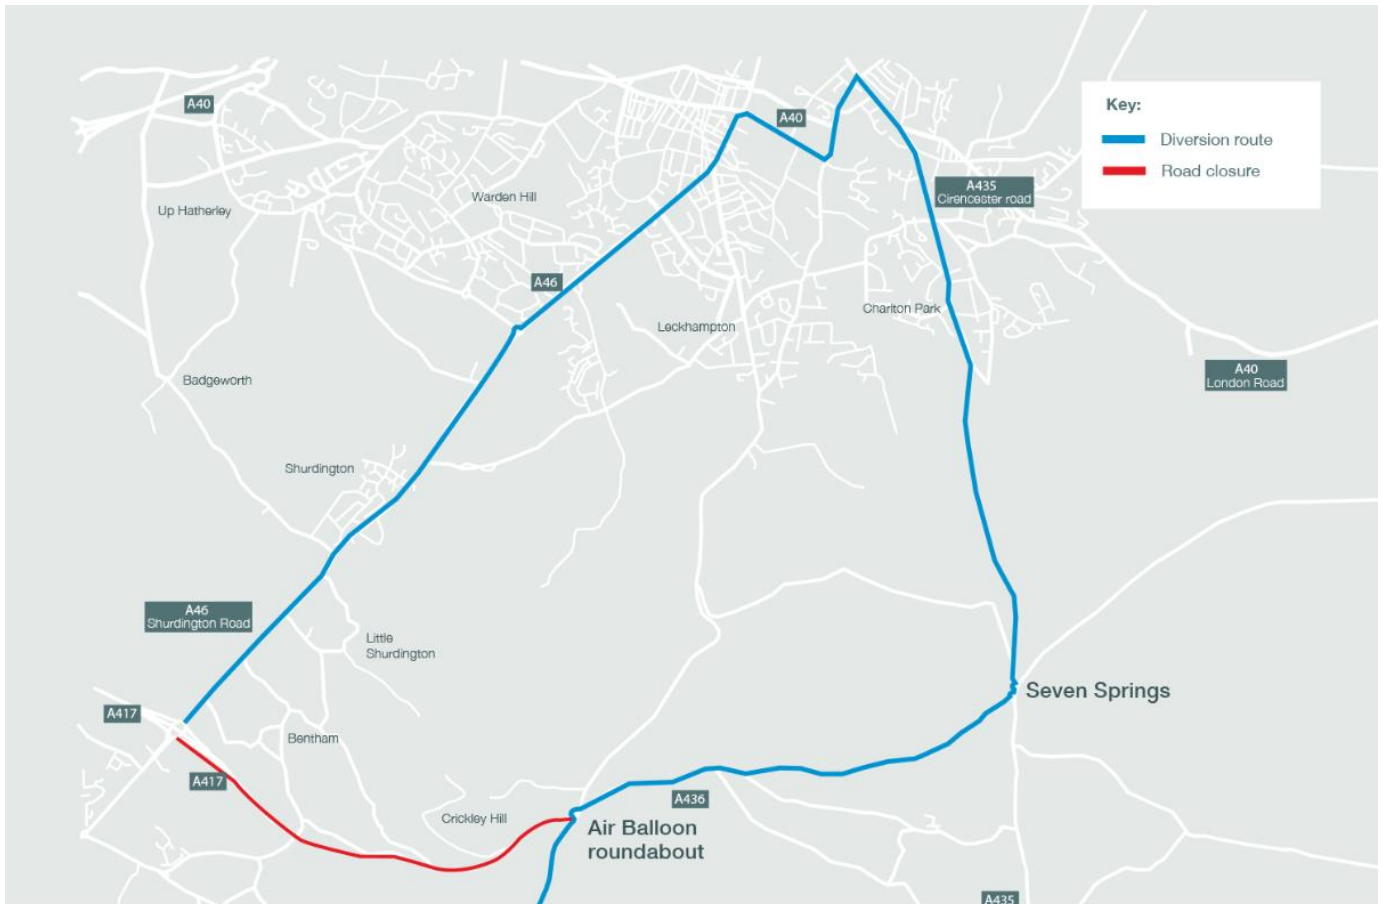

28 March 2024

Dear Customer,

Full Closure from the Air Balloon roundabout to A46 Brockworth junction

We will be undertaking a full closure from the Air Balloon roundabout to the A46 Brockworth junction starting on the 8 April 2024. The closure will be overnight only and inclusive of weekends. The works include the removal of earth at certain locations, along with new surfacing and road markings.

Closure of the A417 between the Air Balloon roundabout and the A46 Brockworth junction:

- Monday 8 April for 14 consecutive nights, reopening on Monday 22 April - 6am

Time of Closure each night: 9pm – 6am

Location: A417 between Air Balloon roundabout and A46 Brockworth junction

A diversion route will be in place via the A46, A40, A435 to A436, and has been agreed with Gloucestershire County Council.

Please see the red line on the map shown below highlighting the closure, with the approved diversion route shown in blue.